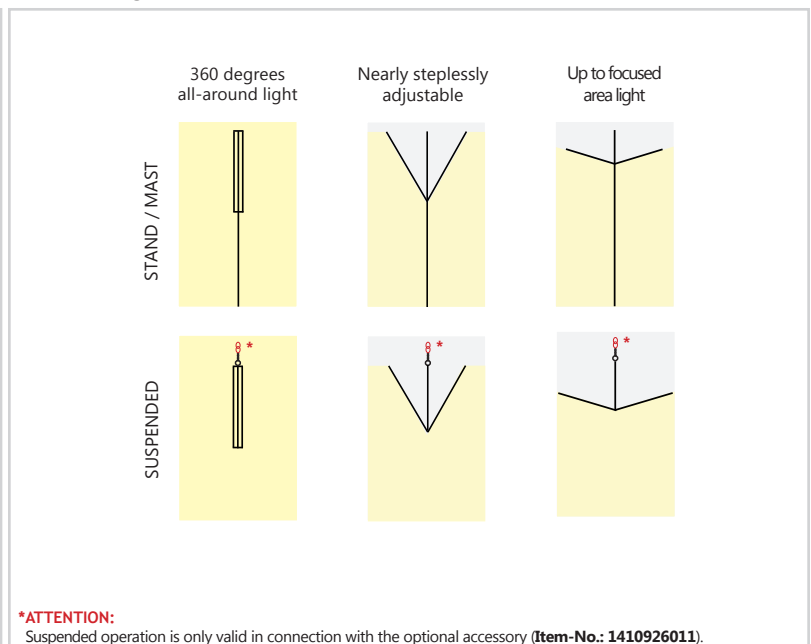

Different Alignments