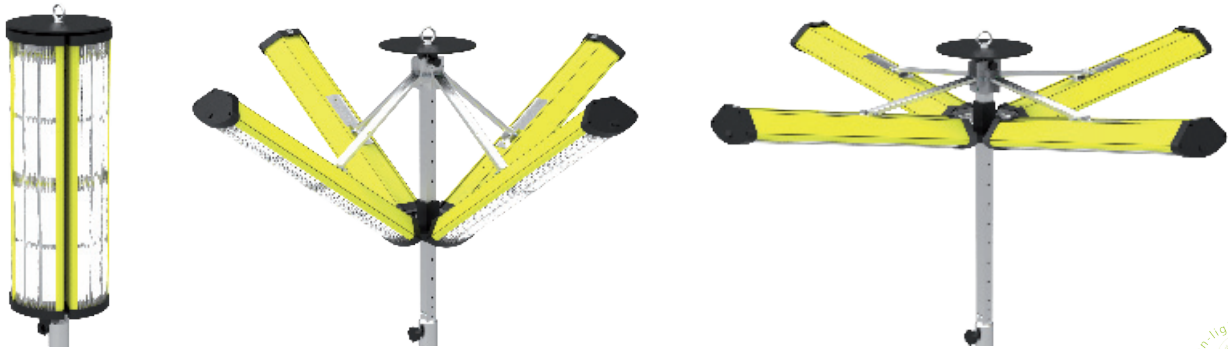

ALDEBARAN®
360 GRAD FLEX LED 960

ALDEBARAN®
360 GRAD FLEX LED 600 COMPACT

ALDEBARAN® 360 GRAD FLEX SERIES

- The consequent advancement of the successful **ALDEBARAN® 360 GRAD** relies on high flexibility and efficient use of the ultra-bright LED light (*). The possibility of choosing between 360 degrees all-around light and surrounding illumination directed downwards nearly steplessly opens up a wide range of applications. On construction sites, at rescue operations or at events, using light effectively is the supreme discipline of the **360 GRAD FLEX LED**.
- The system is ready to use in a few minutes. Moreover, it can be used in indoor and outdoor areas thanks to IP 54 (**). With the integrated, intelligent controlling, you can choose between half (180°) and full (360°) lighting, as well as dimmed power (*). The mast foot is constructed for a 30mm DIN bolt. Additionally, the luminaire has a mounting ring, so that it can be suspended on ceilings etc.

Features

- Flexible Light all around
- On average up to 300% more light on the ground
- Shake- vibration and shock-resistant
- On-/Off -switchable without cooling phase
- Light beam angle multiply adjustable
- Stepless dimmability of the light power (960W / 360 IP65 / 600 COMPACT)
- Transportable and mountable in 3 minutes by a single person
- Illuminates up to 5.000 m² (depends on the version)